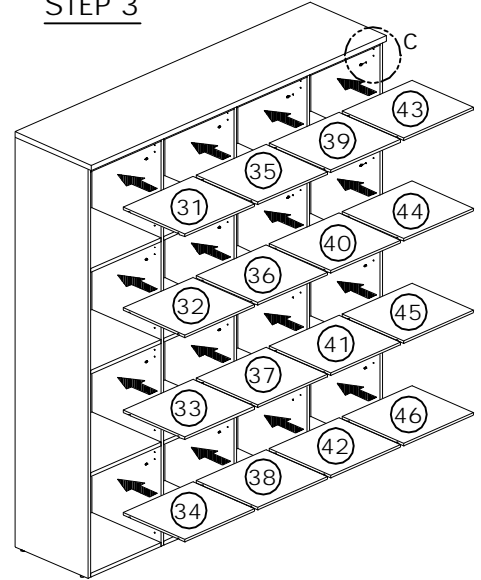

Assembly Instructions

LOCKER 4X4

MODEL NO. LOC-4X4LC175-NL

HARDWARE LIST

<p>A</p>  <p>MF-SBOLT-JT-10259 112 PCS</p>	<p>B</p>  <p>DECO-CAP-16x5 112 PCS</p>	<p>C</p>  <p>STUD-COLLAR-010 64 PCS</p>	<p>D</p>  <p>HG-2/8-SC-MP 32 SETS</p>	<p>E</p>  <p>S-CB4X32 16 PCS</p>	<p>F</p>  <p>ACC-COMB-LOCK822 16 SETS</p>
---	--	---	---	--	--

TOOLS REQUIRED

 <p>Screwdriver</p>	 <p>Hand Drill</p>
--	---

STEP 1

STEP 2

STEP 3

STEP 4

COMPLETED ASSEMBLY

To adjust doors

IMPORTANT: FUNCTION OF KLIX CAM

1/4 RIGHT TURN FOR LOCKING

Make Sure The Arrow Is Pointing Upwards Before Inserting Into The Panel's Hole

TWO PEOPLE ARE REQUIRED TO ASSEMBLE AND MOVE THIS MODEL

1) LOCKEN SCHEUWA (A) MET SCHROEF (B)
ZAKLIJST DEUR VERBODEN
SLEUTELEN SCHEUWA (A) AAN