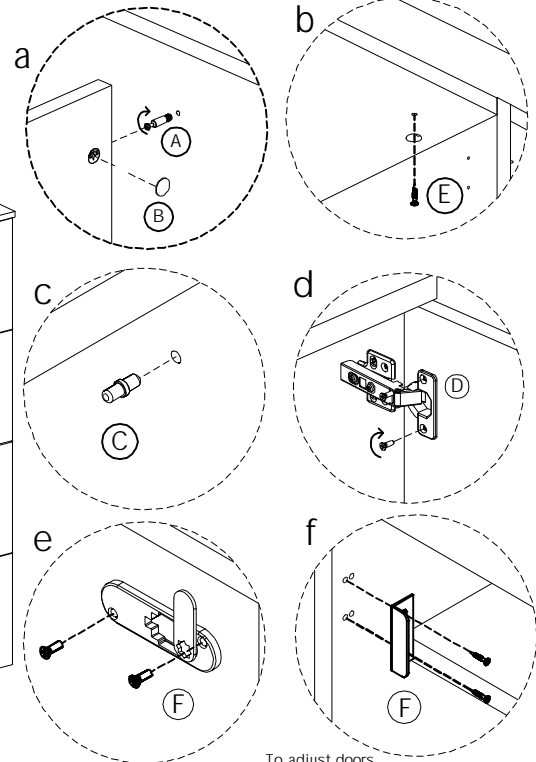

Assembly Instructions

LOCKER 4X4

MODEL NO. LOC-4X4LC175-NL

HARDWARE LIST

<p>A</p>  <p>MF-SBOLT-JT-10259 112 PCS</p>	<p>B</p>  <p>DECO-CAP-16x5 112 PCS</p>	<p>C</p>  <p>STUD-COLLAR-010 64 PCS</p>	<p>D</p>  <p>HG-2/8-SC-MP 32 SETS</p>	<p>E</p>  <p>S-CB4X32 16 PCS</p>	<p>F</p>  <p>ACC-COMB-LOCK822 16 SETS</p>
---	--	---	---	--	--

TOOLS REQUIRED

 <p>Screwdriver</p>	 <p>Hand Drill</p>
--	---

STEP 1

STEP 2

STEP 3

STEP 4

COMPLETED ASSEMBLY

To adjust doors

IMPORTANT NOTE:

- 1) Place all laminated parts on a clean and smooth surface such as a rug or carpet to avoid the parts from being scratched.
- 2) Check to be sure that you have all parts and hardware.
- 3) Remove all wrapping materials, including staples & packing straps before you start to assemble.
- 4) Keep all hardware parts out of reach of children.
- 5) If the product is not working properly, is missing a part, is damaged, or if you have any questions, please call customer service hotline before returning. To smoothen the process, kindly provide the invoice number, SO number and photo of damaged part or missing pieces to the handler.
- 6) Customer Service Hotline : +6 03 - 3392 6888. For further assembly instructions, please email us at info@versalink.com

IMPORTANT: FUNCTION OF KLIX CAM

1/4 RIGHT TURN FOR LOCKING

Make Sure The Arrow Is Pointing Upwards Before Inserting Into The Panel's Hole

TWO PEOPLE ARE REQUIRED TO ASSEMBLE AND MOVE THIS MODEL

1) LOCKEN SCHEUWA (A) MET SCHROEF (B)
ZAKLIJST DEUR VERBODEN
SLEUTELEN SCHEUWA (A) AAN