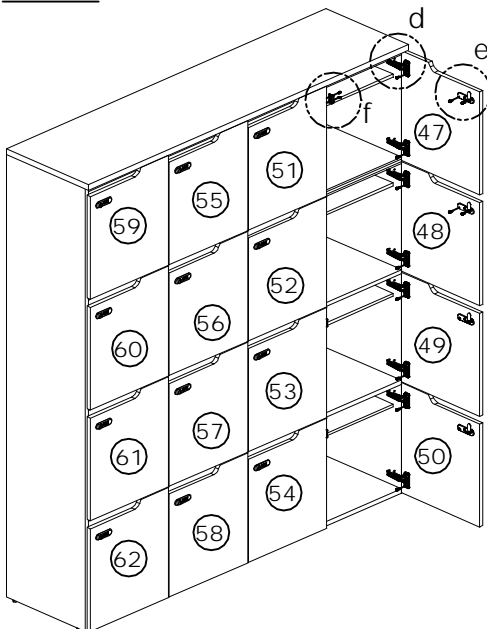

Assembly Instructions

LOCKER 4X4

MODEL NO. LOC-4X4LC175-NL

HARDWARE LIST

<p>A</p>  <p>MF-SBOLT-JT-10259 112 PCS</p>	<p>B</p>  <p>DECO-CAP-16x5 112 PCS</p>	<p>C</p>  <p>STUD-COLLAR-010 64 PCS</p>	<p>D</p>  <p>HG-2/8-SC-MP 32 SETS</p>	<p>E</p>  <p>S-CB4X32 16 PCS</p>	<p>F</p>  <p>ACC-COMB-LOCK822 16 SETS</p>
---	--	---	---	--	--

TOOLS REQUIRED

 <p>Screwdriver</p>	 <p>Hand Drill</p>
--	---

STEP 1

STEP 2

STEP 3

STEP 4

COMPLETED ASSEMBLY

To adjust doors

IMPORTANT: FUNCTION OF KLIX CAM

1/4 RIGHT TURN FOR LOCKING

Make Sure The Arrow Is Pointing Upwards Before Inserting Into The Panel's Hole

TWO PEOPLE ARE REQUIRED TO ASSEMBLE AND MOVE THIS MODEL

1) LOCKEN SCHEUWA (A) MET SCHROEF (B)
ZAKLIJST DEUR VERBODEN
SLEUTELEN SCHEUWA (A) AAN