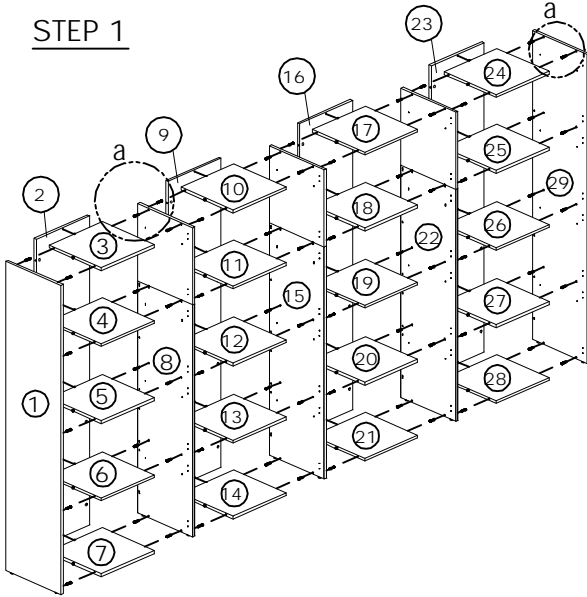

Assembly Instructions

LOCKER 4X4

MODEL NO. LOC-4X4LC175-NL

HARDWARE LIST

<p>A</p>  <p>MF-SBOLT-JT-10259 112 PCS</p>	<p>B</p>  <p>DECO-CAP-16x5 112 PCS</p>	<p>C</p>  <p>STUD-COLLAR-010 64 PCS</p>	<p>D</p>  <p>HG-2/8-SC-MP 32 SETS</p>	<p>E</p>  <p>S-CB4X32 16 PCS</p>	<p>F</p>  <p>ACC-COMB-LOCK822 16 SETS</p>
---	--	---	---	--	--

TOOLS REQUIRED

 <p>Screwdriver</p>	 <p>Hand Drill</p>
--	---

STEP 1

STEP 2

STEP 3

STEP 4

COMPLETED ASSEMBLY

To adjust doors

IMPORTANT: FUNCTION OF KLIX CAM

1/4 RIGHT TURN FOR LOCKING

Make Sure The Arrow Is Pointing Upwards Before Inserting Into The Panel's Hole

TWO PEOPLE ARE REQUIRED TO ASSEMBLE AND MOVE THIS MODEL

1) LOCKEN SCHEUWA (A) MET SCHROEF (B)
ZAKLIJST DEUR VERBODEN
SLEUTELEN SCHEUWA (A) AAN