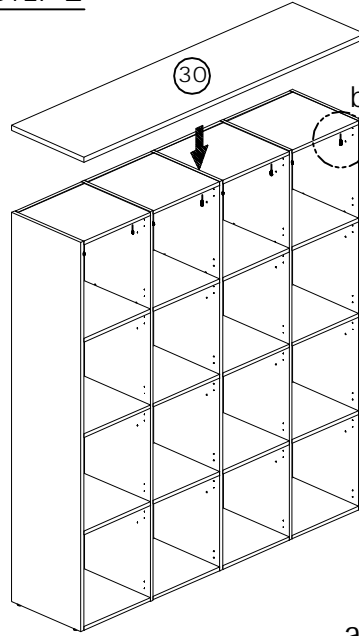

Assembly Instructions

LOCKER 4X4

MODEL NO. LOC-4X4LC175-NL

HARDWARE LIST

<p>A</p>  <p>MF-SBOLT-JT-10259 112 PCS</p>	<p>B</p>  <p>DECO-CAP-16x5 112 PCS</p>	<p>C</p>  <p>STUD-COLLAR-010 64 PCS</p>	<p>D</p>  <p>HG-2/8-SC-MP 32 SETS</p>	<p>E</p>  <p>S-CB4X32 16 PCS</p>	<p>F</p>  <p>ACC-COMB-LOCK822 16 SETS</p>
---	--	---	---	--	--

TOOLS REQUIRED

 <p>Screwdriver</p>	 <p>Hand Drill</p>
--	---

STEP 1

STEP 2

STEP 3

STEP 4

COMPLETED ASSEMBLY

To adjust doors

IMPORTANT: FUNCTION OF KLIX CAM

1/4 RIGHT TURN FOR LOCKING

Make Sure The Arrow Is Pointing Upwards Before Inserting Into The Panel's Hole

TWO PEOPLE ARE REQUIRED TO ASSEMBLE AND MOVE THIS MODEL

1) LOCKEN SCHEUWA (A) MET SCHROEF (B)
ZAKLIJST DEUR VERBODEN
SLEUTELEN SCHEUWA (A) AAN