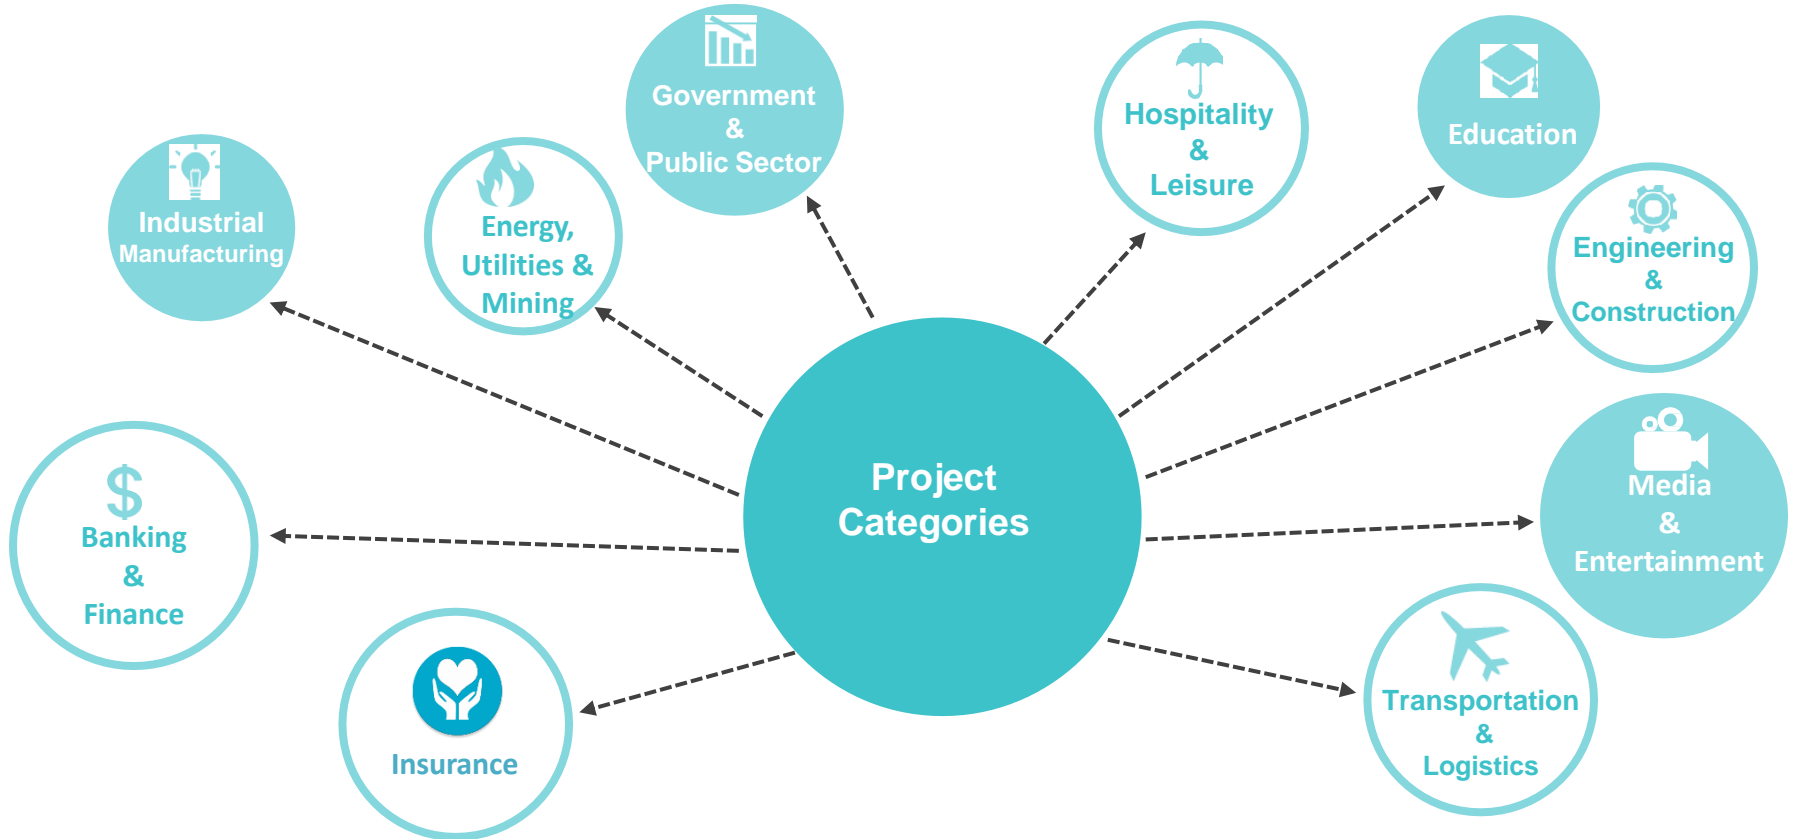

World-class manufacturer and exporter of office system furniture

Listed in the Singapore Stock Exchange SGX-ST: 40N Versalink

Company Milestone

Milestone

1991 - Now

Project Category

Project Category

Product Category