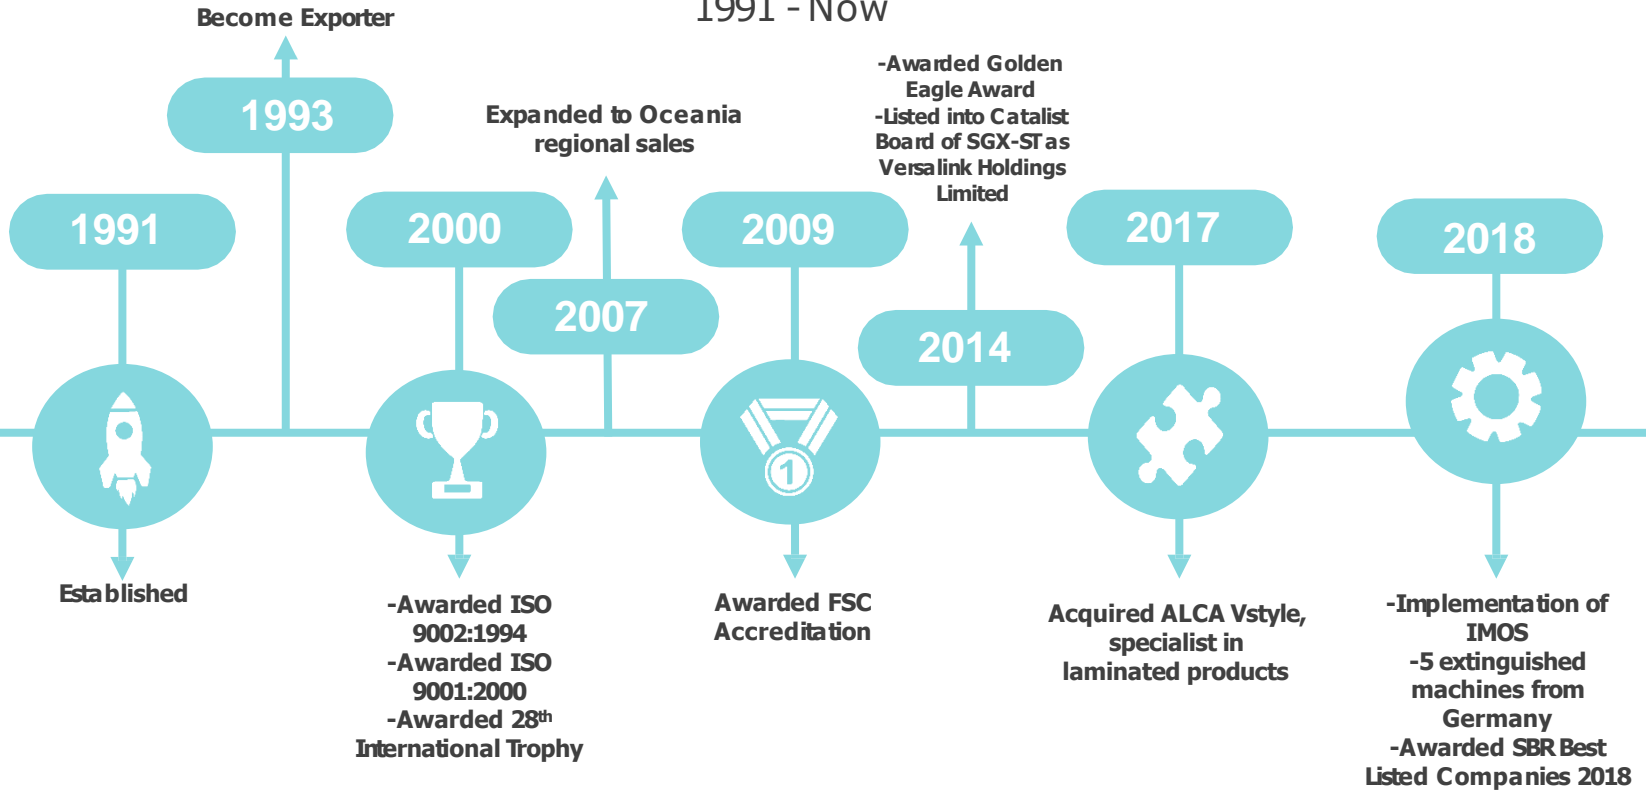

Our reputation soon grew by leaps and bound as clientele pool increased. In 1995, Versalink had grown at a rate that going global was a platform to develop further. Focusing on innovation and renovation, we have introduced a wide range of system furniture in our offerings. We have **exported about 60% of our quality office furniture to many countries around the world.**

World-class manufacturer and exporter of office system furniture

Listed in the Singapore Stock Exchange SGX-ST: 40N Versalink

**Company
Milestone**

Milestone

1991 - Now

Project Category

Project Category

Product Category