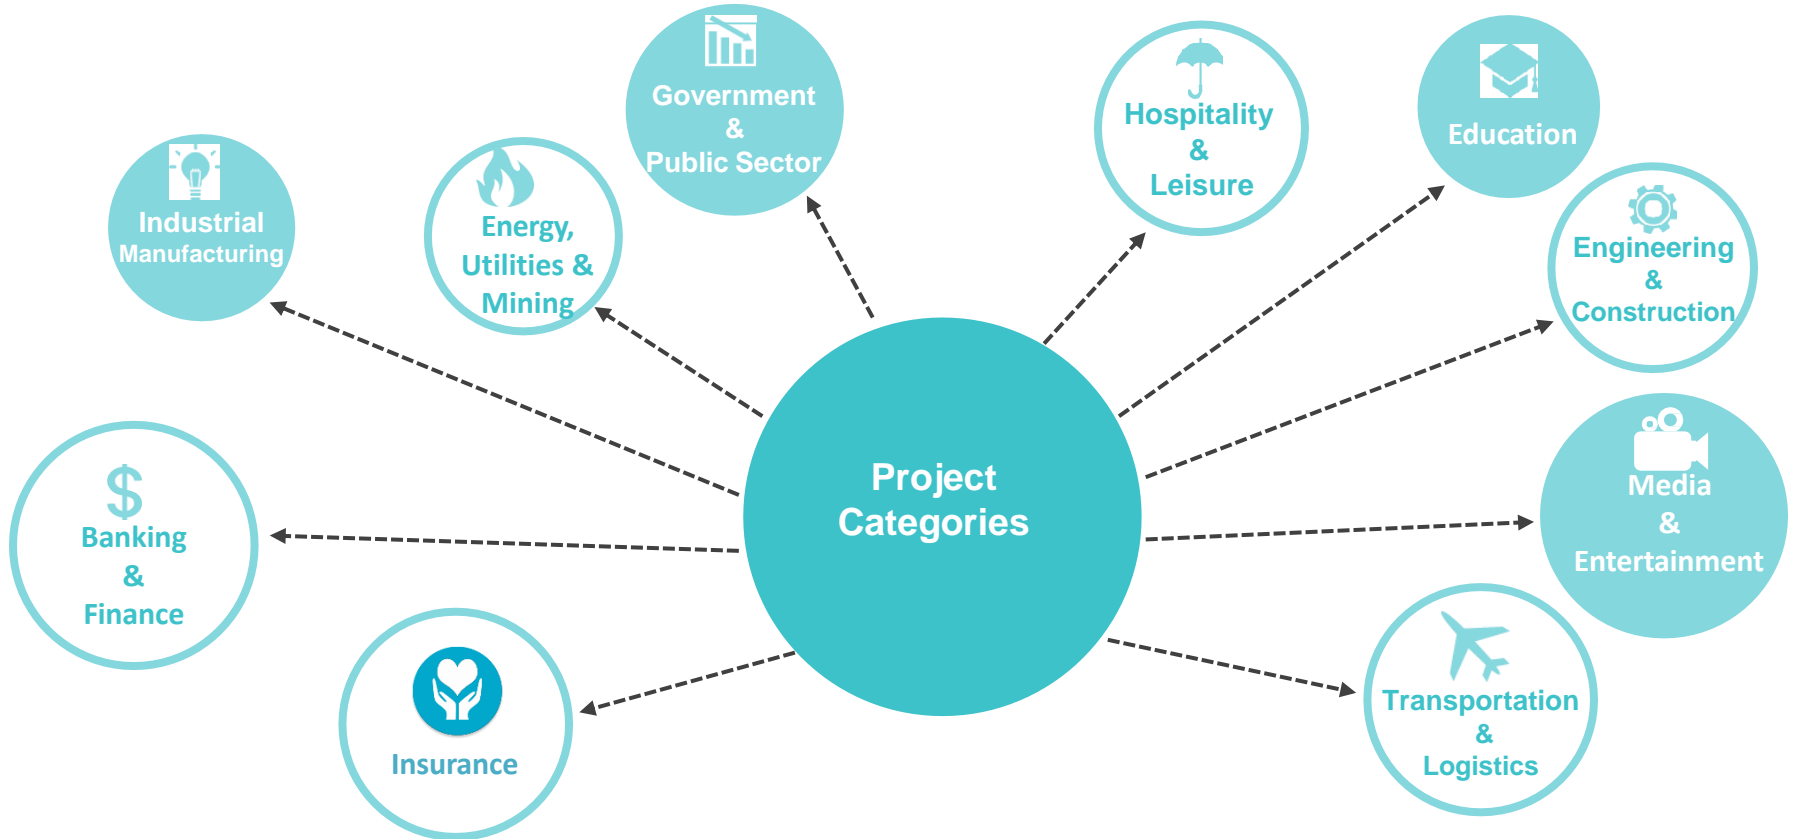

World-class manufacturer and exporter of office system furniture

Listed in the Singapore Stock Exchange SGX-ST: 40N Versalink

**Company
Milestone**

Milestone

1991 - Now

Project Category

Project Category

Product Category